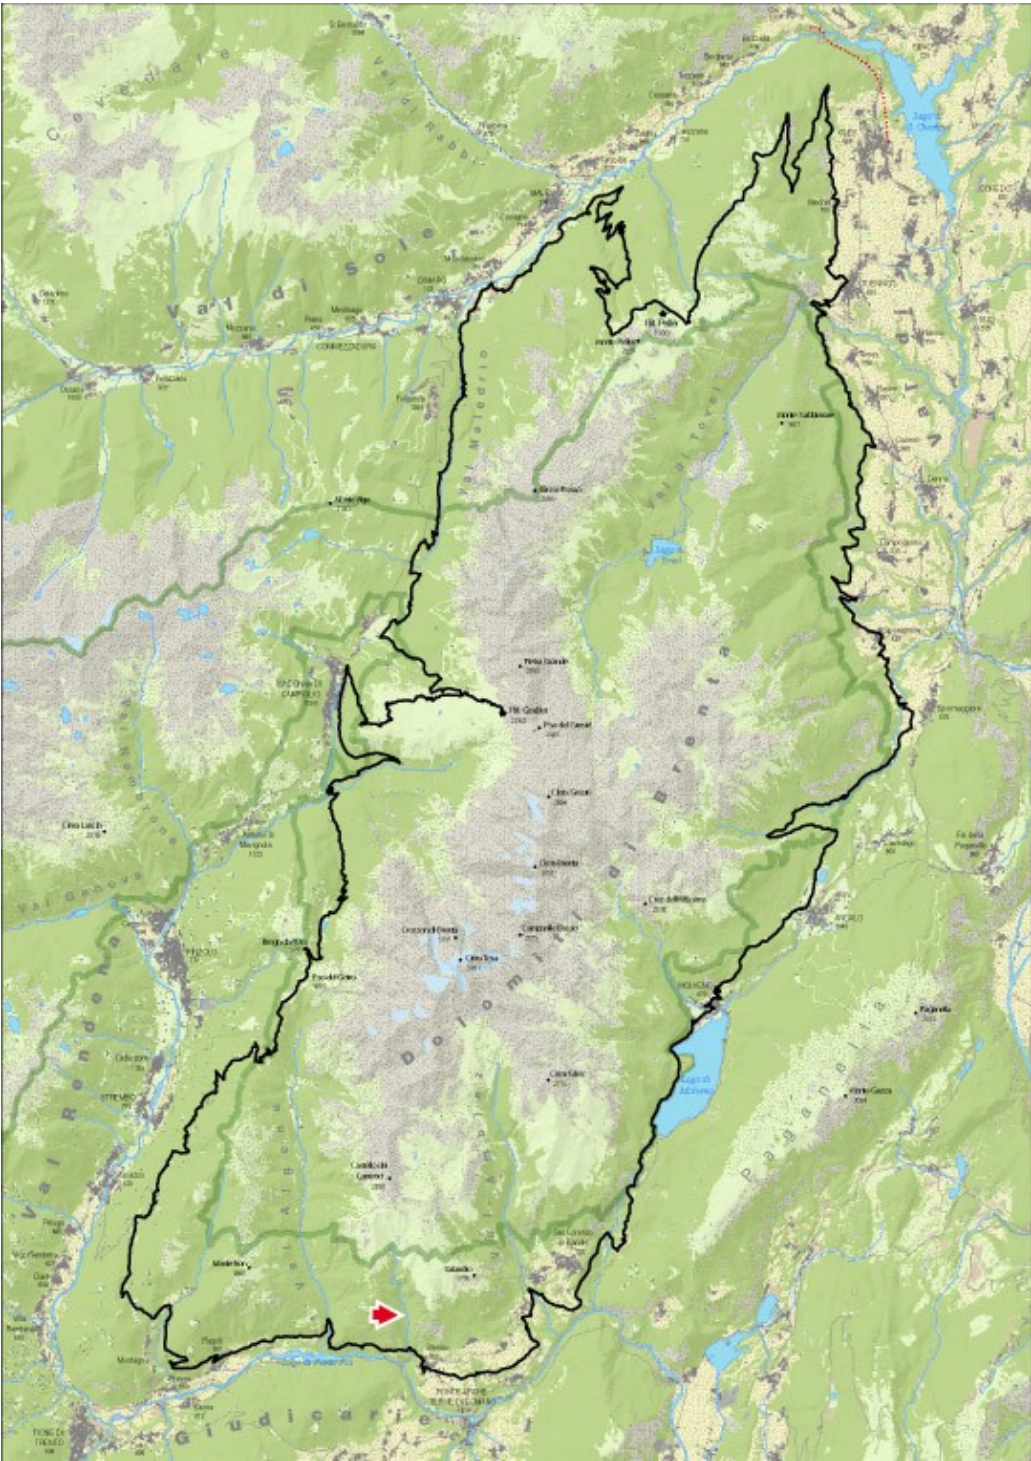

Expert, the tour for the real biker!

[Get in touch](#)
[Plan your tour](#)

Tours

Tours