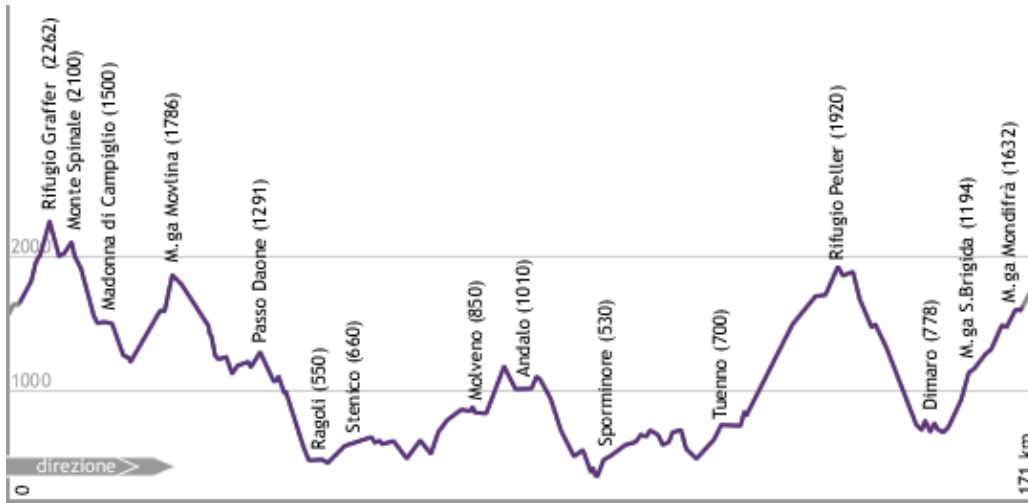

Expert, the tour for the real biker!

Map